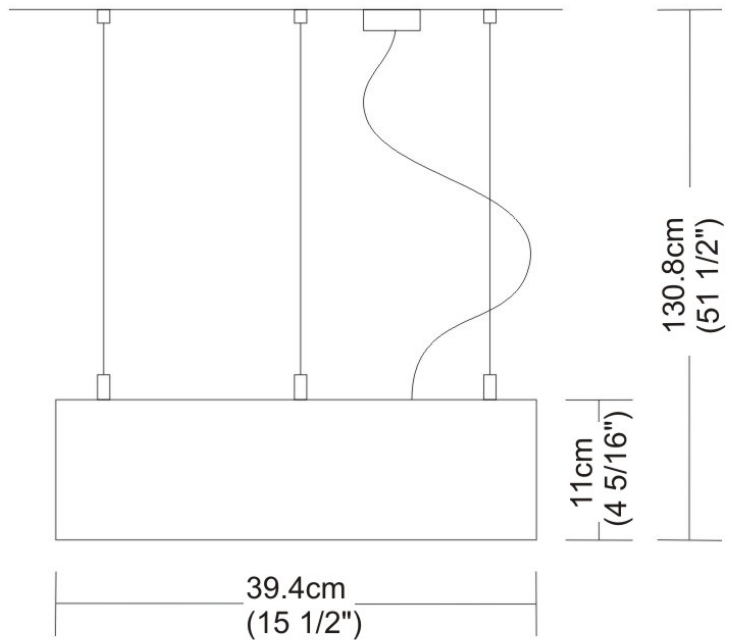

PROJECT	
TYPE	
NOTES	
QUANTITY	
DATE	

SPACE SUSPENSION

D11003

GENERAL

Series: Space
Division: Design
Mounting Type: Suspension
Mounting Location: Ceiling
Subcategory: Pendant

PHYSICAL

Shape: Square
Length (mm): 600
Length (in): 23 ½
Width (mm): 600
Width (in): 23 ½
Height (mm): 1600
Height (in): 63
Light Distribution: Direct
Weight (kg): 10.6
Weight (lbs): 23.5
Diffuser: Satin Glass
Fixture Finish: ALU
Fixture Material: Aluminum

ELECTRICAL

Number of Lamps: 1 + 1
Lamp Type: LED Retrofit / Halogen
Bulb Included: Bulb Not Included
Total Output Wattage (W): 26 / 185
Max. Wattage Per Lamp (W): 6 / 35 + 20 / 150
Lamp Base: G9
Input Voltage (V): 120

LED

OPTICAL

RATINGS AND CERTIFICATIONS

Certified By: CSA Certified to UL and CSA Standards
IP rating: IP20