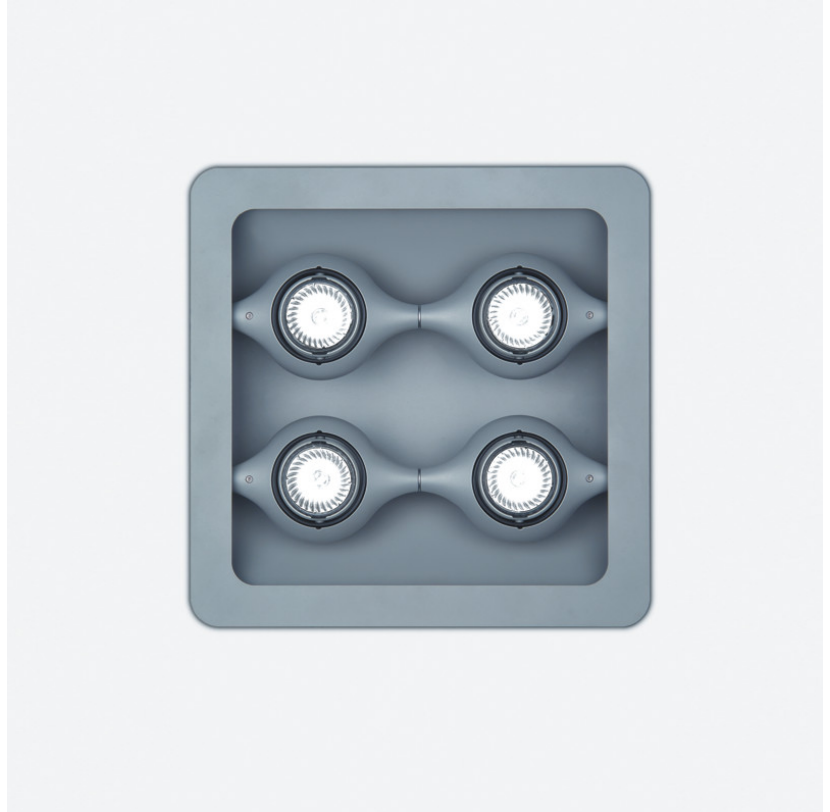

SPACE RECESSED

D96006

PROJECT	
TYPE	
NOTES	
QUANTITY	
DATE	

GENERAL

Series: Space
Brand: Milan
Division: Design
Mounting Type: Recessed
Mounting Location: Ceiling
Subcategory: Downlight

PHYSICAL

Shape: Square
Length (mm): 387
Length (in): 15 1/4
Width (mm): 387
Width (in): 15 1/4
Height (mm): 89
Height (in): 3 1/2
Light Distribution: Direct
Weight (kg): 3.2
Weight (lbs): 7
Diffuser: Glass - Sold Separately
Fixture Finish: Metallic Gray
Fixture Material: Metal

ELECTRICAL

Number of Lamps: 4
Lamp Type: LED Retrofit
Lamp Shape: MR16
Bulb Included: Bulb Not Included
Total Output Wattage (W): 20
Max. Wattage Per Lamp (W): 5
Lamp Base: GU10
Housing: Non - IC rated remodel housing is for use in non - insulated areas or where insulation is at least 3
Input Voltage (V): 120

LED

OPTICAL

RATINGS AND CERTIFICATIONS

Certified By: CSA Certified to UL and CSA Standards
IP rating: IP20